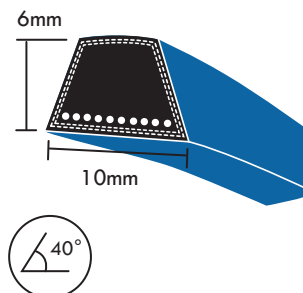

Belt Ref	Outside Length (inches)	La (mm)	Belt Ref	Outside Length (inches)	La (mm)	Belt Ref	Outside Length (inches)	La (mm)	Belt Ref	Outside Length (inches)	La (mm)
DRYB-3L-K-110	11	279	DRYB-3L-K-310	31	787	DRYB-3L-K-470	47	1194	DRYB-3L-K-690	69	1753
DRYB-3L-K-120	12	305	DRYB-3L-K-315	32	800	DRYB-3L-K-480	48	1219	DRYB-3L-K-700	70	1778
DRYB-3L-K-130	13	330	DRYB-3L-K-320	32	813	DRYB-3L-K-490	49	1245	DRYB-3L-K-710	71	1803
DRYB-3L-K-140	14	356	DRYB-3L-K-330	33	838	DRYB-3L-K-500	50	1270	DRYB-3L-K-720	72	1829
DRYB-3L-K-150	15	381	DRYB-3L-K-340	34	864	DRYB-3L-K-510	51	1295	DRYB-3L-K-730	73	1854
DRYB-3L-K-160	16	406	DRYB-3L-K-350	35	889	DRYB-3L-K-520	52	1321	DRYB-3L-K-740	74	1880
DRYB-3L-K-170	17	432	DRYB-3L-K-355	36	902	DRYB-3L-K-530	53	1346	DRYB-3L-K-750	75	1905
DRYB-3L-K-180	18	457	DRYB-3L-K-360	36	914	DRYB-3L-K-540	54	1372	DRYB-3L-K-760	76	1930
DRYB-3L-K-190	19	483	DRYB-3L-K-365	37	927	DRYB-3L-K-550	55	1397	DRYB-3L-K-770	77	1956
DRYB-3L-K-200	20	508	DRYB-3L-K-370	37	940	DRYB-3L-K-560	56	1422	DRYB-3L-K-780	78	1981
DRYB-3L-K-210	21	533	DRYB-3L-K-380	38	965	DRYB-3L-K-570	57	1448	DRYB-3L-K-790	79	2007
DRYB-3L-K-220	22	559	DRYB-3L-K-385	39	978	DRYB-3L-K-580	58	1473			
DRYB-3L-K-230	23	584	DRYB-3L-K-390	39	991	DRYB-3L-K-590	59	1499			
DRYB-3L-K-235	24	597	DRYB-3L-K-400	40	1016	DRYB-3L-K-600	60	1524			
DRYB-3L-K-240	24	610	DRYB-3L-K-405	41	1029	DRYB-3L-K-610	61	1549			
DRYB-3L-K-250	25	635	DRYB-3L-K-410	41	1041	DRYB-3L-K-620	62	1575			
DRYB-3L-K-260	26	660	DRYB-3L-K-415	42	1054	DRYB-3L-K-630	63	1600			
DRYB-3L-K-270	27	686	DRYB-3L-K-420	42	1067	DRYB-3L-K-640	64	1626			
DRYB-3L-K-280	28	711	DRYB-3L-K-430	43	1092	DRYB-3L-K-650	65	1651			
DRYB-3L-K-290	29	737	DRYB-3L-K-440	44	1118	DRYB-3L-K-660	66	1676			
DRYB-3L-K-295	30	749	DRYB-3L-K-450	45	1143	DRYB-3L-K-670	67	1702			
DRYB-3L-K-300	30	762	DRYB-3L-K-460	46	1168	DRYB-3L-K-680	68	1727			

4L SECTION BELTS

Wrapped V-Belts : Blue Dry-Cover,
Kevlar Belts - Standard : RMA IP 23

Features :

- High tensile strength
- Non extensibility
- High resistance to shock loads
- High resistance to wear and tear
- Reduced slippage while clutching
- High resistance to repeated reverse flexing
- High resistance to oil, heat and cracking

Useful Information

Manufacturing Range - 381 - 9144 mm (La)	Rec. Min Pulley Dia. - 64 de (mm)
Weight per metre (Kgs) - 0.104	

Belt Ref	Outside Length (inches)	La (mm)	Belt Ref	Outside Length (inches)	La (mm)	Belt Ref	Outside Length (inches)	La (mm)	Belt Ref	Outside Length (inches)	La (mm)
DRYB-4L-K-170	17	432	DRYB-4L-K-280	28	711	DRYB-4L-K-345	34.5	876	DRYB-4L-K-420	42	1067
DRYB-4L-K-180	18	457	DRYB-4L-K-290	29	737	DRYB-4L-K-350	35	889	DRYB-4L-K-425	42.5	1080
DRYB-4L-K-190	19	483	DRYB-4L-K-295	29.5	749	DRYB-4L-K-355	35.5	902	DRYB-4L-K-430	43	1092
DRYB-4L-K-200	20	508	DRYB-4L-K-300	30	762	DRYB-4L-K-360	36	914	DRYB-4L-K-440	44	1118
DRYB-4L-K-210	21	533	DRYB-4L-K-305	30.5	775	DRYB-4L-K-370	37	940	DRYB-4L-K-450	45	1143
DRYB-4L-K-215	21.5	546	DRYB-4L-K-310	31	787	DRYB-4L-K-375	37.5	953	DRYB-4L-K-455	45.5	1156
DRYB-4L-K-220	22	559	DRYB-4L-K-315	31.5	800	DRYB-4L-K-380	38	965	DRYB-4L-K-460	46	1168
DRYB-4L-K-230	23	584	DRYB-4L-K-320	32	813	DRYB-4L-K-390	39	991	DRYB-4L-K-470	47	1194
DRYB-4L-K-240	24	610	DRYB-4L-K-325	32.5	826	DRYB-4L-K-395	39.5	1003	DRYB-4L-K-480	48	1219
DRYB-4L-K-250	25	635	DRYB-4L-K-330	33	838	DRYB-4L-K-400	40	1016	DRYB-4L-K-490	49	1245
DRYB-4L-K-260	26	660	DRYB-4L-K-335	33.5	851	DRYB-4L-K-405	40.5	1029	DRYB-4L-K-495	49.5	1257
DRYB-4L-K-270	27	686	DRYB-4L-K-340	34	864	DRYB-4L-K-410	41	1041	DRYB-4L-K-500	50	1270